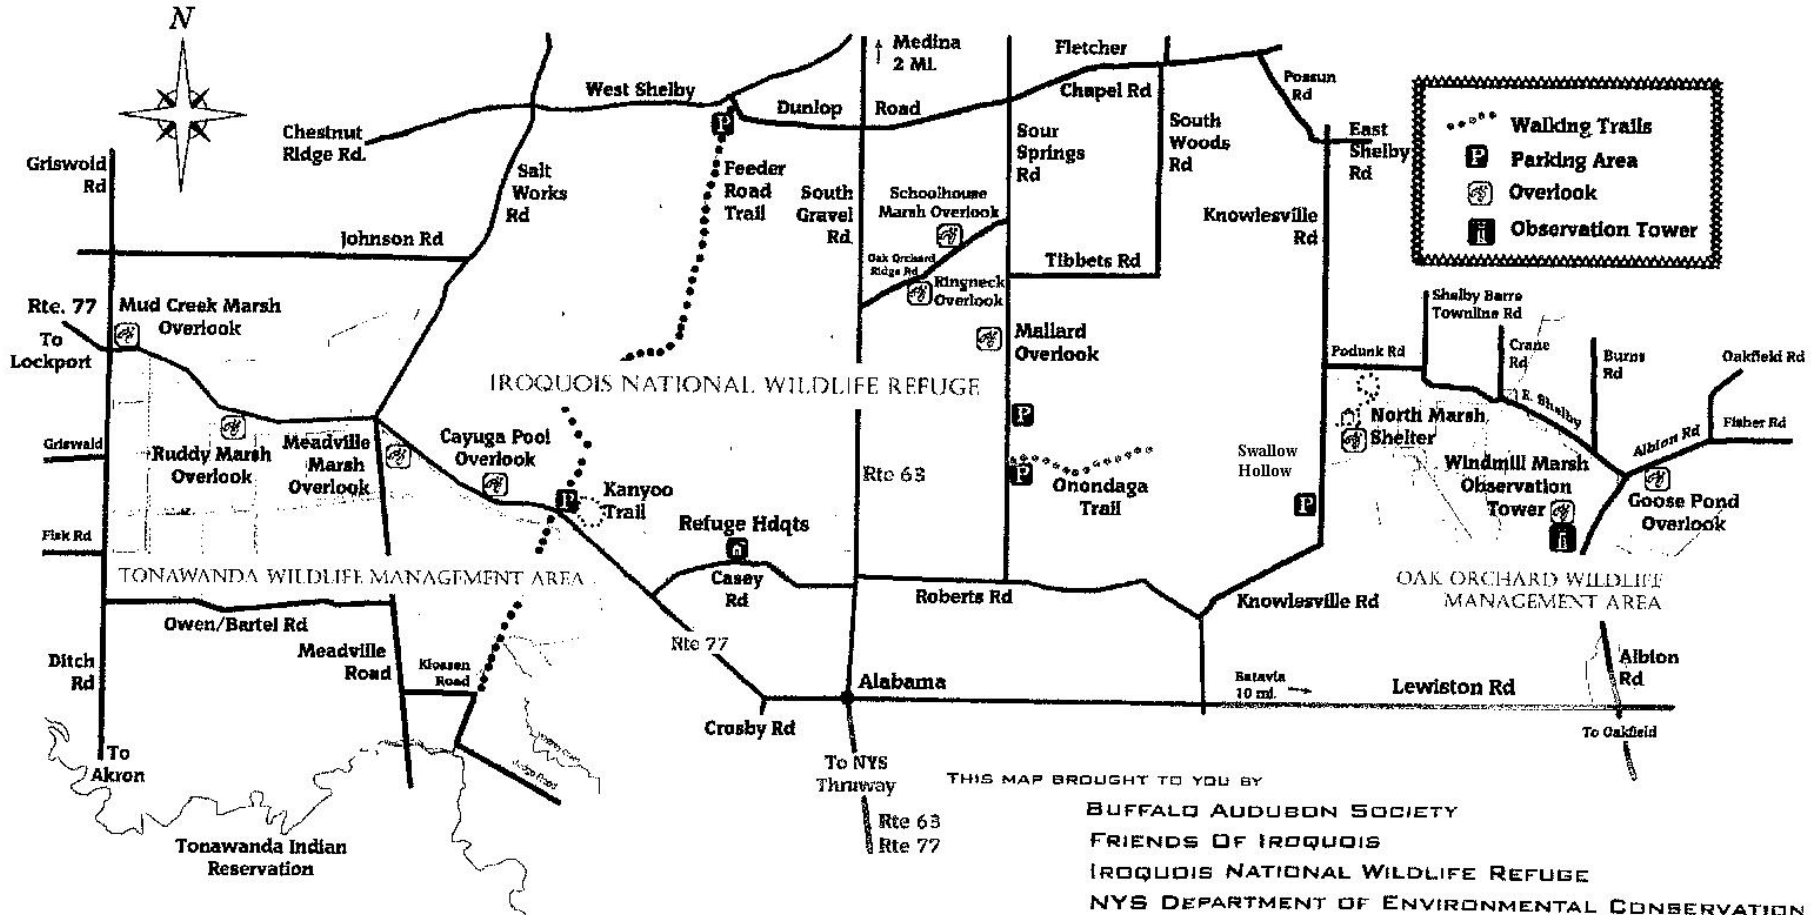

# IROQUOIS OBSERVATIONS! ROAD MAP OF THE ALABAMA SWAMP COMPLEX

THIS MAP BROUGHT TO YOU BY  
 BUFFALO AUDUBON SOCIETY  
 FRIENDS OF IROQUOIS  
 IROQUOIS NATIONAL WILDLIFE REFUGE  
 NYS DEPARTMENT OF ENVIRONMENTAL CONSERVATION

Map prepared by Tony Wagner